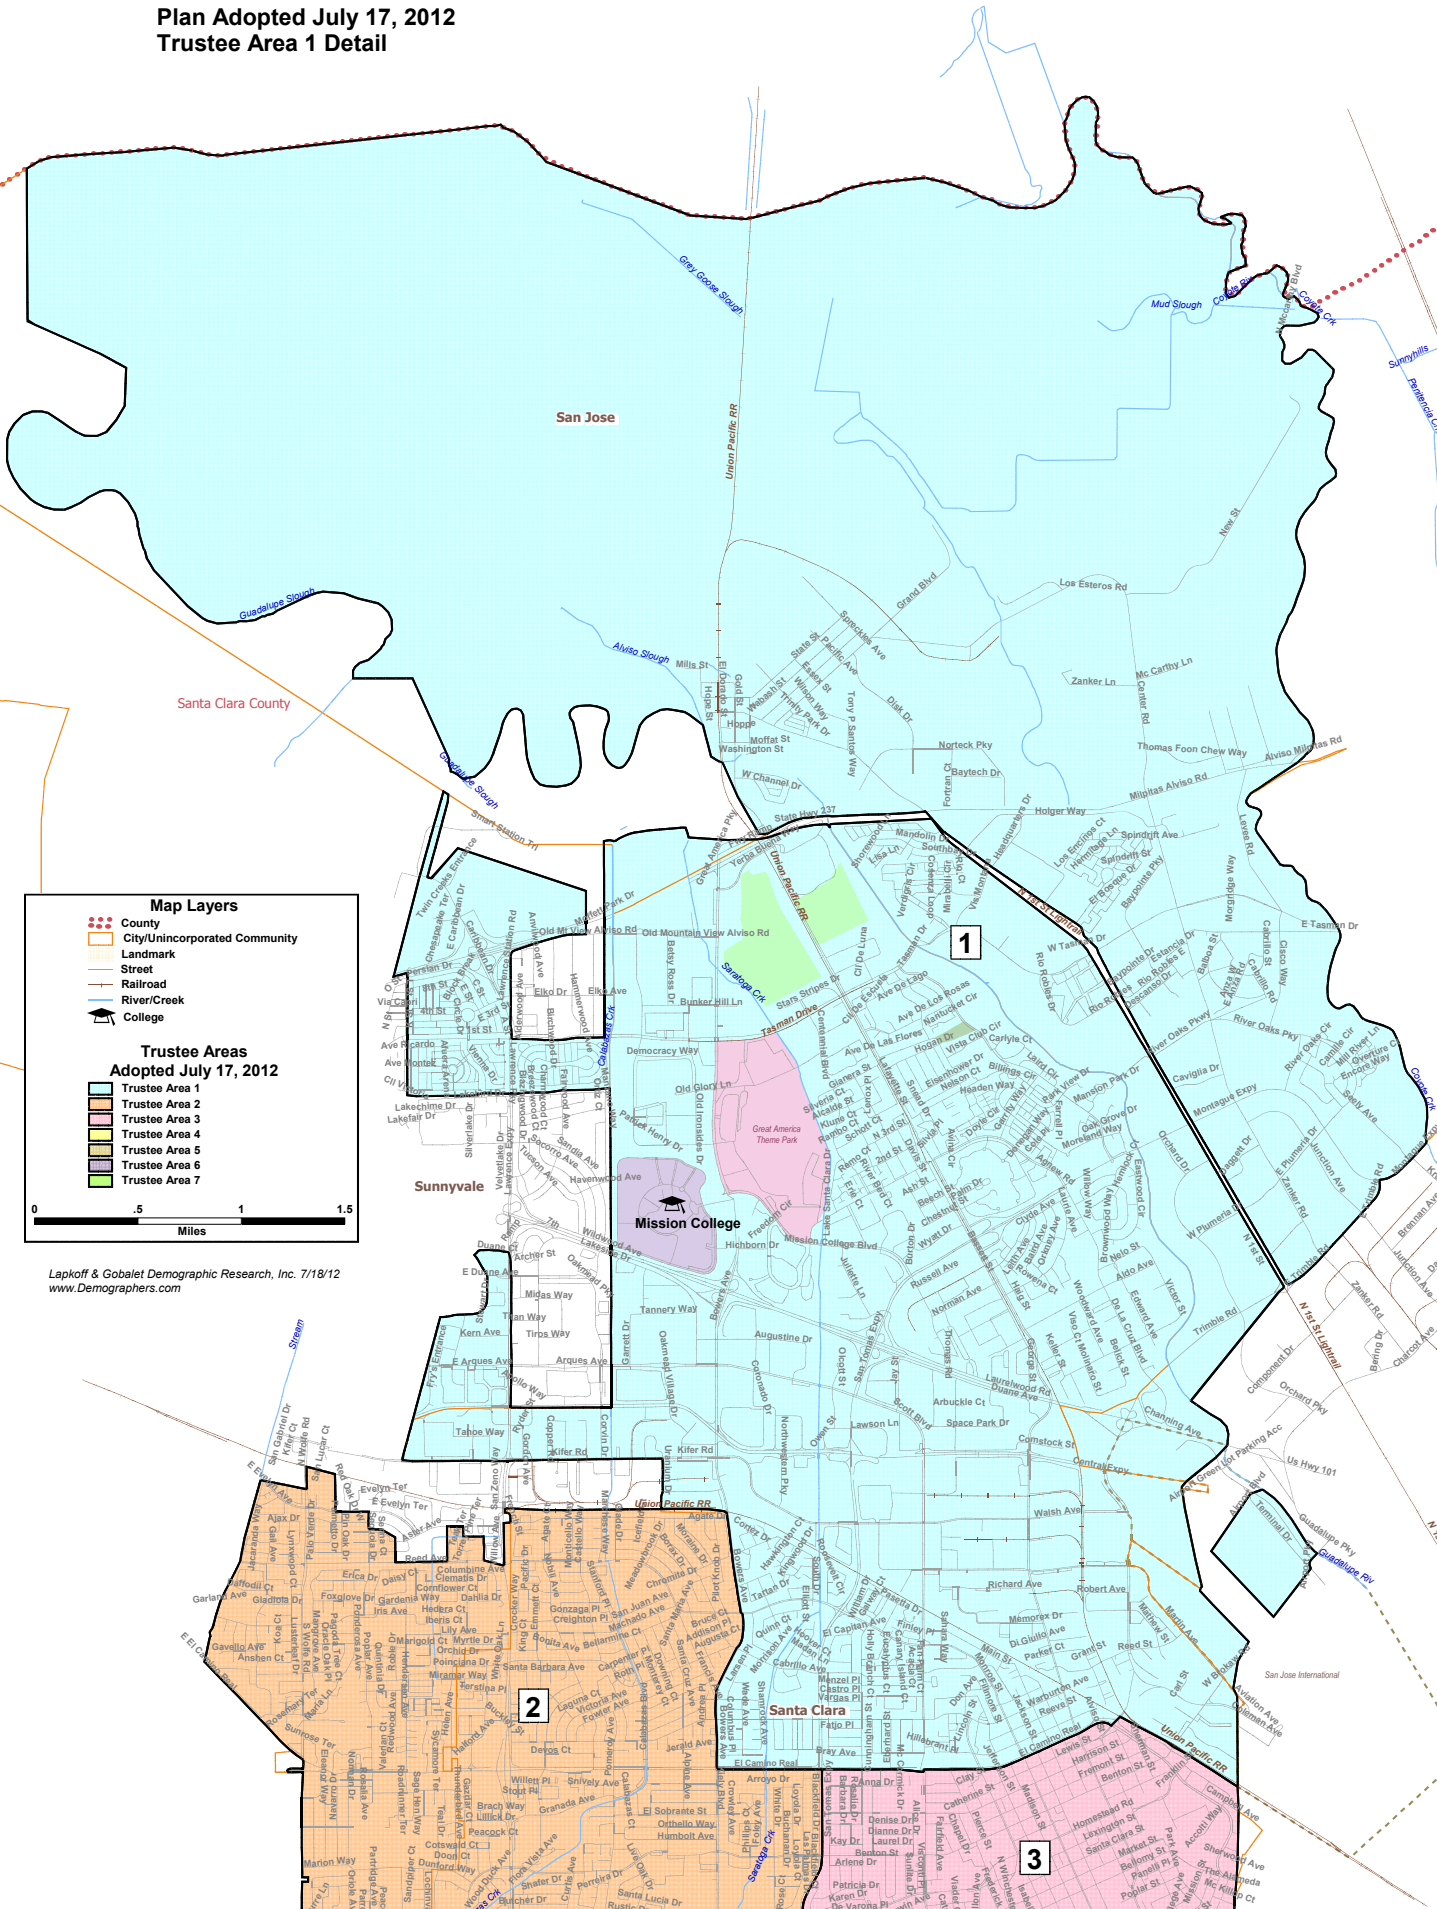

**West Valley - Mission Community College District
Trustee Area Boundaries
Plan Adopted July 17, 2012
Trustee Area 1 Detail**

Map Layers

- ⋯ County
- City/Unincorporated Community
- Landmark
- Street
- Railroad
- River/Creek
- College

**Trustee Areas
Adopted July 17, 2012**

- Trustee Area 1
- Trustee Area 2
- Trustee Area 3
- Trustee Area 4
- Trustee Area 5
- Trustee Area 6
- Trustee Area 7

0 .5 1 1.5
Miles

Lapckoff & Gobalet Demographic Research, Inc. 7/18/12
www.Demographers.com